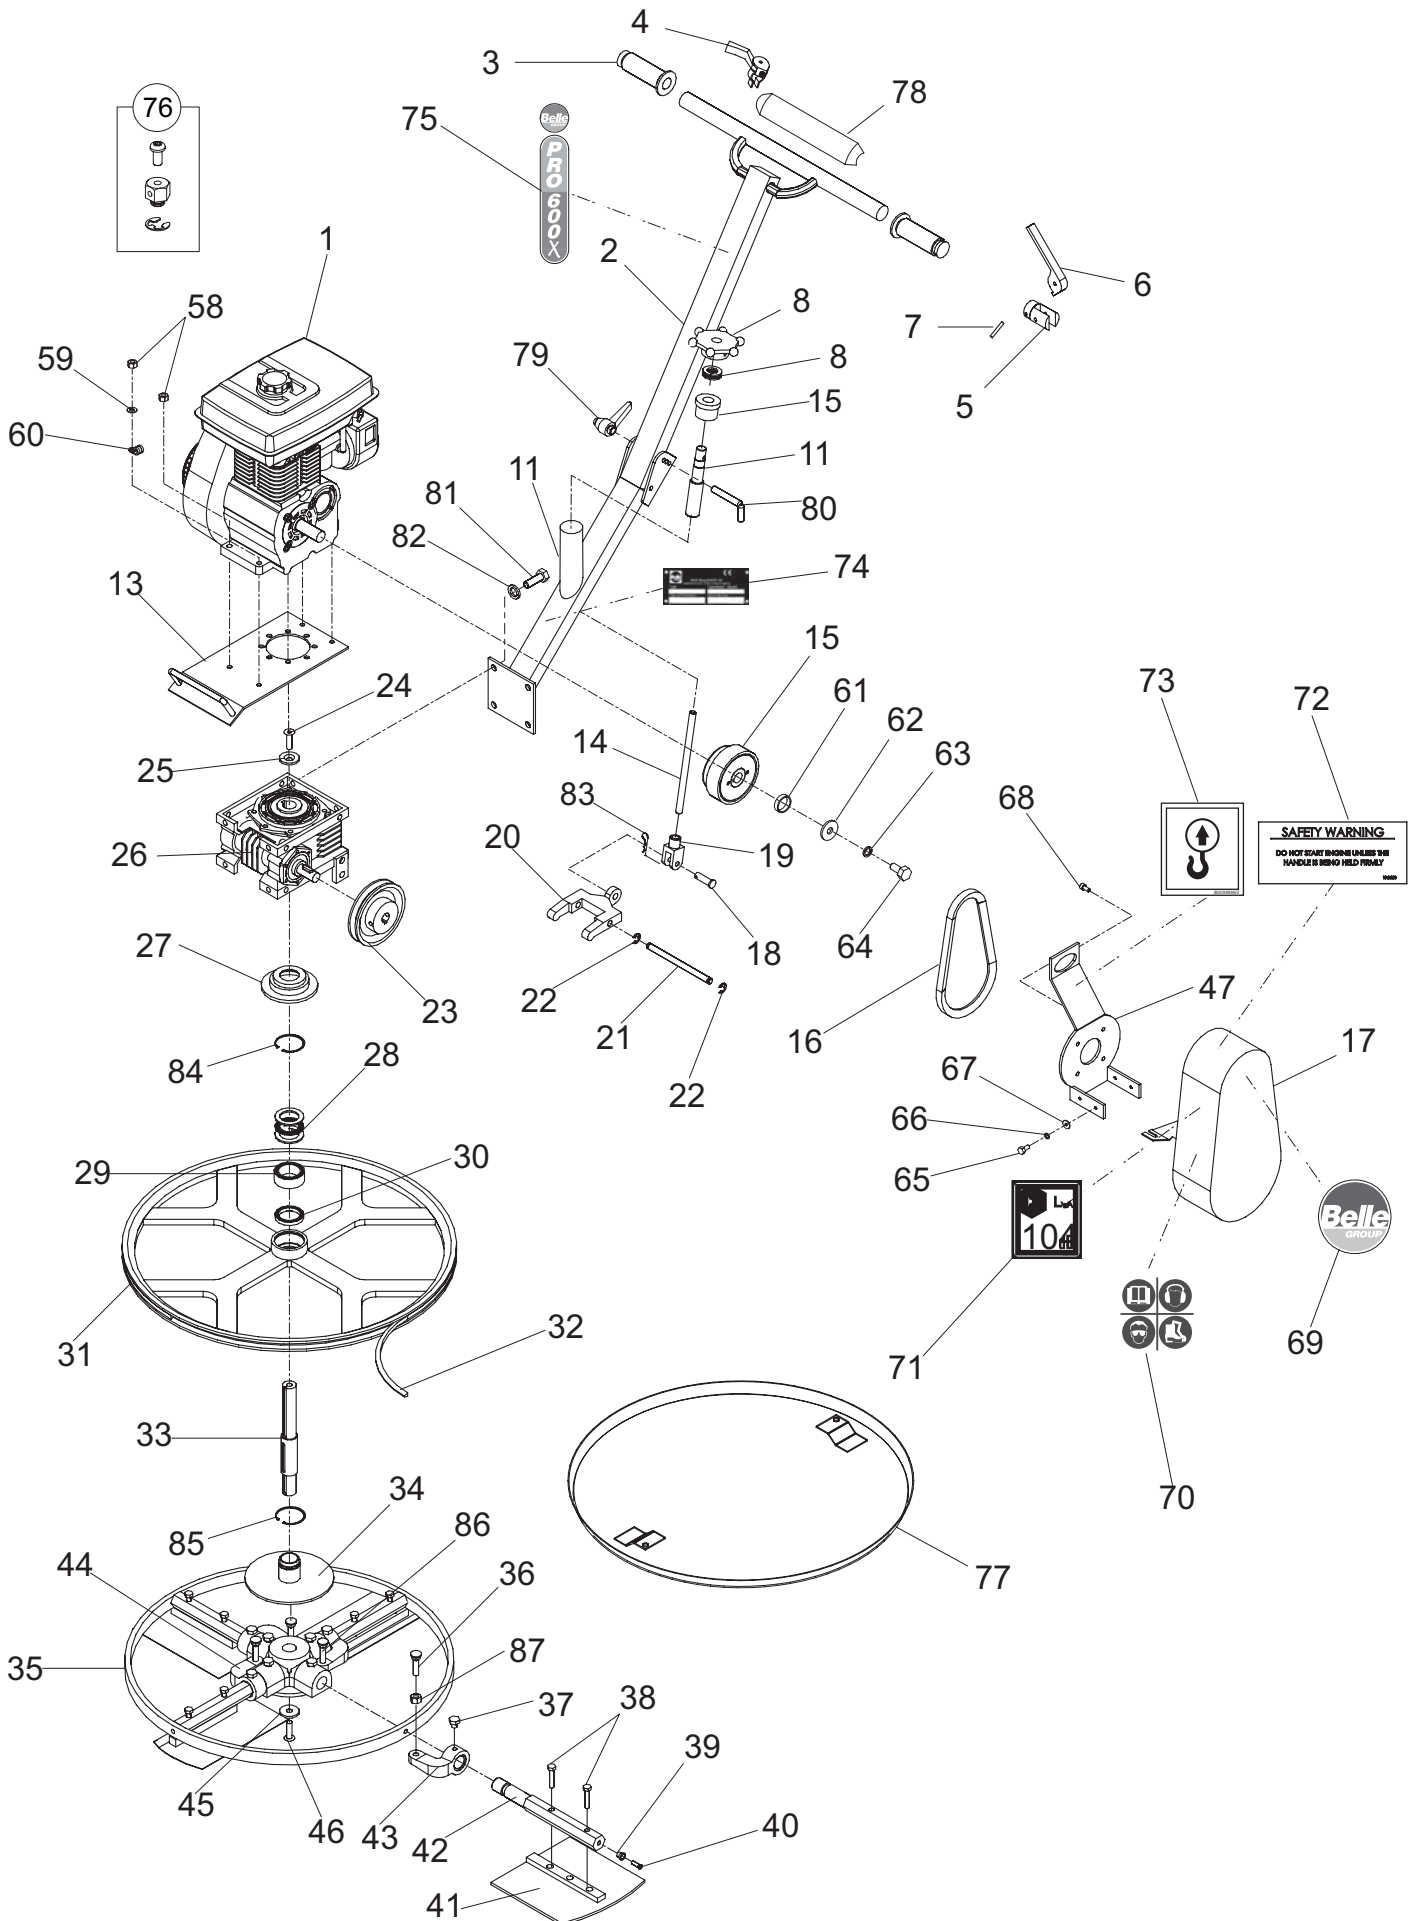

Pro 600X - Petrol

Pro 600X - Petrol

ITEM NUMBER	PART NUMBER	DESCRIPTION	QUANTITY	ITEM NUMBER	PART NUMBER	DESCRIPTION	QUANTITY
1	29.1.149 20-0056	Engine - GX 120 Engine - EX13	1 1	46	945-99542	Screw M10X20 H.B.C	1
2	945-99500	Steering Arm	2	47	945-99522	Backplate	1
3	945-99545	Handle Grip	1	48	945-99524	Coupling Cover	1
4	945-99537	Gas Throttle	1	49	945-99525	Circlip	1
5	945-99533	Stop Switch	1	50	53-0030	Bearing (6006 ZZ)	1
6	945-99534	Stop Switch Arm	1	51	945-99527	Circlip	1
7	945-99536	Stop Switch Pin	1	52	945-99542	Screw M5x10 H.b.c.i	4
8	945-99501	Blade Adjustment Wheel	1	53	945-99528	Clutch Springs	4
9	53-0033	Bearing (T77)	1	54	945-99529	Shoe Parts	2
10	945-99502	Housing	1	55	945-99530	Clutch Shoes	2
11	945-99503	Adjustment Shaft	1	56	945-99531	Cover	2
12	945-99504	Steering Arm Pin	1	57	945-99532	Clamping Bush	1
13	945-00100	Engine Plate	1	58	8-8001	M8 Nyloc Nut	4
14	945-99506	Extension Shaft	1	59	4-8006	M8 Flat Washer	2
15	945-99523	Clutch	1	60	900-10200	P Clip	2
16	21-0167	V-Belt 12.5 x 700	1	61	945-99551	Clutch Spacer	1
17	945-99507	Belt Cover	1	62	05.3.062	5/16" Repair Washer	1
18	945-99508	Yoke Pin	1	63	4-8003	M8 Spring Washer	1
19	945-99509	Blade Adjustment Yoke	1	64	02.3.020	5/16 X 1" Bolt	1
20	945-99510	Yoke Arm	1	65	02.0.012	M6 X 16 Bolt	4
21	945-99511	Yoke Shaft	1	66	4-6005	M6 Spring Washer	4
22	945-99552	Circlip	2	67	05.3.066	M6 Flat Repair Washer	4
23	945-99543	Pulley	1	68	7-5162	5/16 X 3/4" Bolt	4
24	945-99538	Screw M10 x 20	1	69	800-23809	Belle Logo Decal	1
25	4-3801	Washer	1	70	19.0.373	4 In 1 Safety Decal	1
26	945-99512	Gearbox	1	71	840-01910	Noise Level Decal	1
27	945-99513	Pressure Plate	1	72	19.0.230	Safety Warning Decal	1
28	53-0034	Bearing (61808)	1	73	800-99986	Lifting Eye Decal	1
29	53-0035	Bearing (NKJ 40 x 20)	1	74	800-99803	Serial Plate	1
30	53-0036	Bearing (51107)	1	75	800-99973	Pro 600x Decal	1
31	945-99514	Aluminium Ring	1	76	21-0243	Cable Holder Kit	1
32	945-99544	V-Belt	1	77	945-00200	Trowel Pan 600	1
33	945-99515	Main Shaft	1	78	945-99554	Steering Rubber	1
34	945-99516	Pressure Cap	1	79	945-99561	Bakelite	1
35	945-99517	Circle Plate	1	80	945-99562	Adjustment Pin	1
36	945-99539	Screw M10 x 30 S.B.C	1	81	945-99566	Bolt	5
37	7-10028	Screw M10 X 20 O.C	4	82	945-99567	Washer	6
38	7-6043	Screw M6 x 40	8	83	945-99565	Cotter Pin	1
39	4-1611	Washer	4	84	945-99587	Retaining Ring	1
40	7-8055	Screw M8 X 20 H.B.C	4	85	945-99588	Retaining Ring	1
41	945-99518	Blade Set	4	86	945-99589	Spider Screw	4
42	945-99519	Blade Arm	4	87	945-99590	Check Nut	8
43	945-99520	Lift Lever	4				
44	945-99521	Spider Plate	1				
45	4-1012	Washer	1				