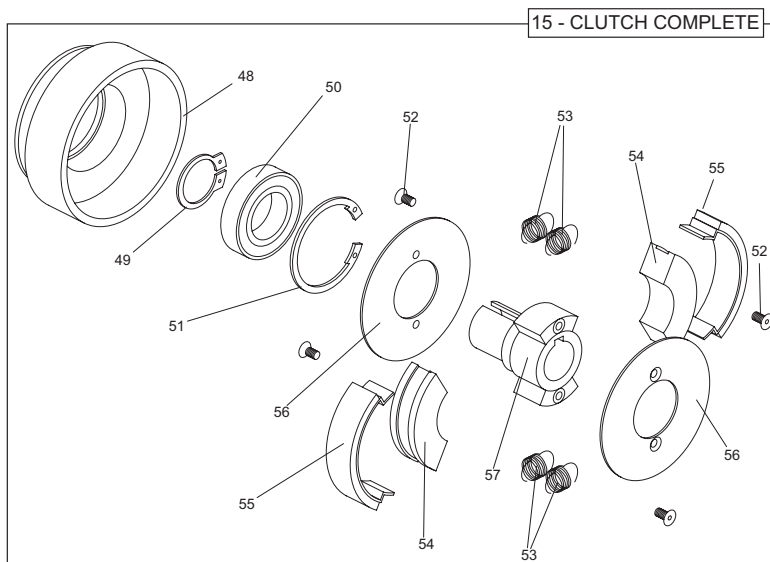

Pro 600X - Petrol

Pro 600X - Petrol

ITEM NUMBER	PART NUMBER	DESCRIPTION	QUANTITY	ITEM NUMBER	PART NUMBER	DESCRIPTION	QUANTITY
1	29.1.149 20-0056	Engine - GX 120 Engine - EX13	1 1	46	945-99542	Screw M10X20 H.B.C	1
2	945-99500	Steering Arm	2	47	945-99522	Backplate	1
3	945-99545	Handle Grip	1	48	945-99524	Coupling Cover	1
4	945-99537	Gas Throttle	1	49	945-99525	Circlip	1
5	945-99533	Stop Switch	1	50	53-0030	Bearing (6006 ZZ)	1
6	945-99534	Stop Switch Arm	1	51	945-99527	Circlip	1
7	945-99536	Stop Switch Pin	1	52	945-99542	Screw M5x10 H.b.c.i	4
8	945-99501	Blade Adjustment Wheel	1	53	945-99528	Clutch Springs	4
9	53-0033	Bearing (T77)	1	54	945-99529	Shoe Parts	2
10	945-99502	Housing	1	55	945-99530	Clutch Shoes	2
11	945-99503	Adjustment Shaft	1	56	945-99531	Cover	2
12	945-99504	Steering Arm Pin	1	57	945-99532	Clamping Bush	1
13	945-00100	Engine Plate	1	58	8-8001	M8 Nyloc Nut	4
14	945-99506	Extension Shaft	1	59	4-8006	M8 Flat Washer	2
15	945-99523	Clutch	1	60	900-10200	P Clip	2
16	21-0167	V-Belt 12.5 x 700	1	61	945-99551	Clutch Spacer	1
17	945-99507	Belt Cover	1	62	05.3.062	5/16" Repair Washer	1
18	945-99508	Yoke Pin	1	63	4-8003	M8 Spring Washer	1
19	945-99509	Blade Adjustment Yoke	1	64	02.3.020	5/16 X 1" Bolt	1
20	945-99510	Yoke Arm	1	65	02.0.012	M6 X 16 Bolt	4
21	945-99511	Yoke Shaft	1	66	4-6005	M6 Spring Washer	4
22	945-99552	Circlip	2	67	05.3.066	M6 Flat Repair Washer	4
23	945-99543	Pulley	1	68	7-5162	5/16 X 3/4" Bolt	4
24	945-99538	Screw M10 x 20	1	69	800-23809	Belle Logo Decal	1
25	4-3801	Washer	1	70	19.0.373	4 In 1 Safety Decal	1
26	945-99512	Gearbox	1	71	840-01910	Noise Level Decal	1
27	945-99513	Pressure Plate	1	72	19.0.230	Safety Warning Decal	1
28	53-0034	Bearing (61808)	1	73	800-99986	Lifting Eye Decal	1
29	53-0035	Bearing (NKJ 40 x 20)	1	74	800-99803	Serial Plate	1
30	53-0036	Bearing (51107)	1	75	800-99973	Pro 600x Decal	1
31	945-99514	Aluminium Ring	1	76	21-0243	Cable Holder Kit	1
32	945-99544	V-Belt	1	77	945-00200	Trowel Pan 600	1
33	945-99515	Main Shaft	1	78	945-99554	Steering Rubber	1
34	945-99516	Pressure Cap	1	79	945-99561	Bakelite	1
35	945-99517	Circle Plate	1	80	945-99562	Adjustment Pin	1
36	945-99539	Screw M10 x 30 S.B.C	1	81	945-99566	Bolt	5
37	7-10028	Screw M10 X 20 O.C	4	82	945-99567	Washer	6
38	7-6043	Screw M6 x 40	8	83	945-99565	Cotter Pin	1
39	4-1611	Washer	4	84	945-99587	Retaining Ring	1
40	7-8055	Screw M8 X 20 H.B.C	4	85	945-99588	Retaining Ring	1
41	945-99518	Blade Set	4	86	945-99589	Spider Screw	4
42	945-99519	Blade Arm	4	87	945-99590	Check Nut	8
43	945-99520	Lift Lever	4				
44	945-99521	Spider Plate	1				
45	4-1012	Washer	1				