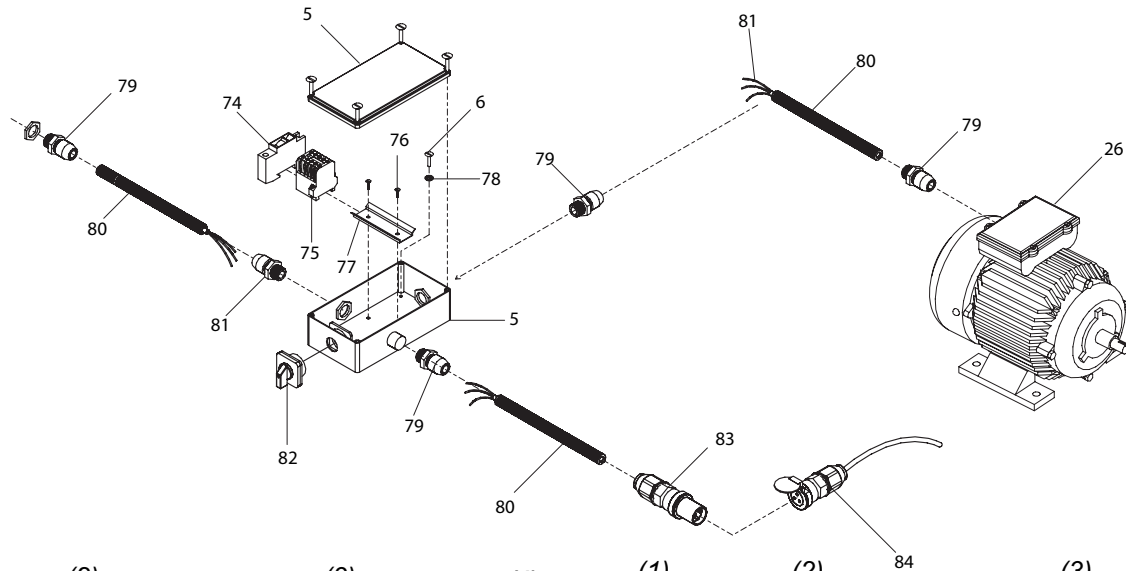

Pro 600X - Electric

ITEM⁽¹⁾ NUMBER	PART⁽²⁾ NUMBER	DESCRIPTION⁽³⁾	QUANTITY⁽⁴⁾	ITEM⁽¹⁾ NUMBER	PART⁽²⁾ NUMBER	DESCRIPTION⁽³⁾	QUANTITY⁽⁴⁾
1	945-99545	Handle	2	44	945-99584	Washer Spring	4
2	945-99553	Electric Stop Handle	1	45	945-99538	Flat Head Screw	1
3	945-99554	Steering Rubber	1	46	4-3801	Gearbox Washer	1
4	945-99555	Steering Upper Part	1	47	945-99585	Key	1
5	945-99556	Electric Box	1	48	945-99511	Yoke Shaft	1
6	945-99557	Screw	4	49	945-99552	Circlip	2
7	945-99558	Hook	2	50	945-99586	Nut	2
8	945-99559	Steering Bottom Part	1	51	945-99513	Thrust Bearing Plate	1
9	945-99501	Blade Adjustment Wheel	1	52	945-99587	Retaining Ring	1
10	53-0033	Bearing	1	53	53-0034	Bearing	1
11	945-99502	Bushing	1	54	53-0036	Bearing	1
12	945-99560	Hexagonal Bolt	1	55	945-99514	Aluminium Circle	1
13	945-99503	Blade Adjustment Shaft	1	56	945-99544	V-belt	1
14	945-99561	Bakelite	1	57	945-99515	Gearbox Shaft	1
15	945-99562	Adjustment Pin	1	58	945-99588	Retaining Ring	1
16	945-99563	Bolt	1	59	945-99516	Pressue Plate	1
17	945-99564	Locknut	5	60	945-99521	Spider Plate	1
18	945-99506	Extension Shaft	1	61	945-99589	Spider Screw	4
19	945-99509	Blade Adjusment Yoke	1	62	945-99517	Circle Plate	1
20	945-99508	Screw	1	63	4-1012	Retaining Washer Spider	1
21	945-99565	Cotter Pin	1	64	945-99520	Lift Lever	4
22	945-99510	Yoke	1	65	945-99539	Cup Square Bolt	4
23	945-99566	Bolt	5	66	945-99590	Check Nut	8
24	945-99567	Washer	6	67	7-10028	Lift Lever Bolt	4
25	945-99512	Gearbox	1	68	945-99519	Blade Shaft	4
26	945-99568	Electric Motor	1	69	7-6043	Bolt	8
27	945-99569	Key	1	70	4-1611	Special Bolt	4
28	945-99570	Washer Spring	9	71	945-99518	Blade Set	4
29	945-99571	Washer	4	72	945-99591	Spider Complete	1
30	945-99572	Engine Plate	1	73	945-00200	600 Disc	1
31	945-99573	Bolt	5	74	945-99592	16 Amp Automat	1
32	945-99574	Belt Guard	1	75	945-99593	Contactora 220w	1
33	945-99575	Bolt	2	76	945-99594	Screw	2
34	945-99576	Washer Spring	3	77	945-99595	Contactora Rail	1
35	945-99577	Locknut	2	78	945-99596	Washer	4
36	945-99578	Pulley	1	79	945-99597	Cable Housing	5
37	945-99579	Ring	1	80	945-99598	M14 Hose	3
38	945-99541	Flat Head Screw	5	81	945-99599	Cable	9
39	945-99543	Gearbox Pulley	1	82	945-99600	On / Of Switch	1
40	945-99580	Special Bolt	2	83	945-99601	Connector	1
41	945-99581	V-belt	1	84	945-99602	Appliance Inlet With Flange	1
42	945-99582	Belt Guard	1				
43	945-99583	Bolt	6				

(1) Item Number / numéro sur le schéma / número de la ilustración / número da ilustração / afbeeldingsnummer / tegningsnummeret / Teil-Nummer / numero dell'illustrazione

(2) Part Number / Numéro de référence de la pièce / número de pieza / número da parte / stuknummer / Styknummer / Nummer auf der Abbildung / numero di parte

(3) Description / Désignation / Descripción / Descrição / Omschrijving / Beskrivelse / Bezeichnung / Descrizione

(4) Quantity / Quantité / Cantidad / Quantidade / Hoeveelheid / Mngen / Mængde / Quantità