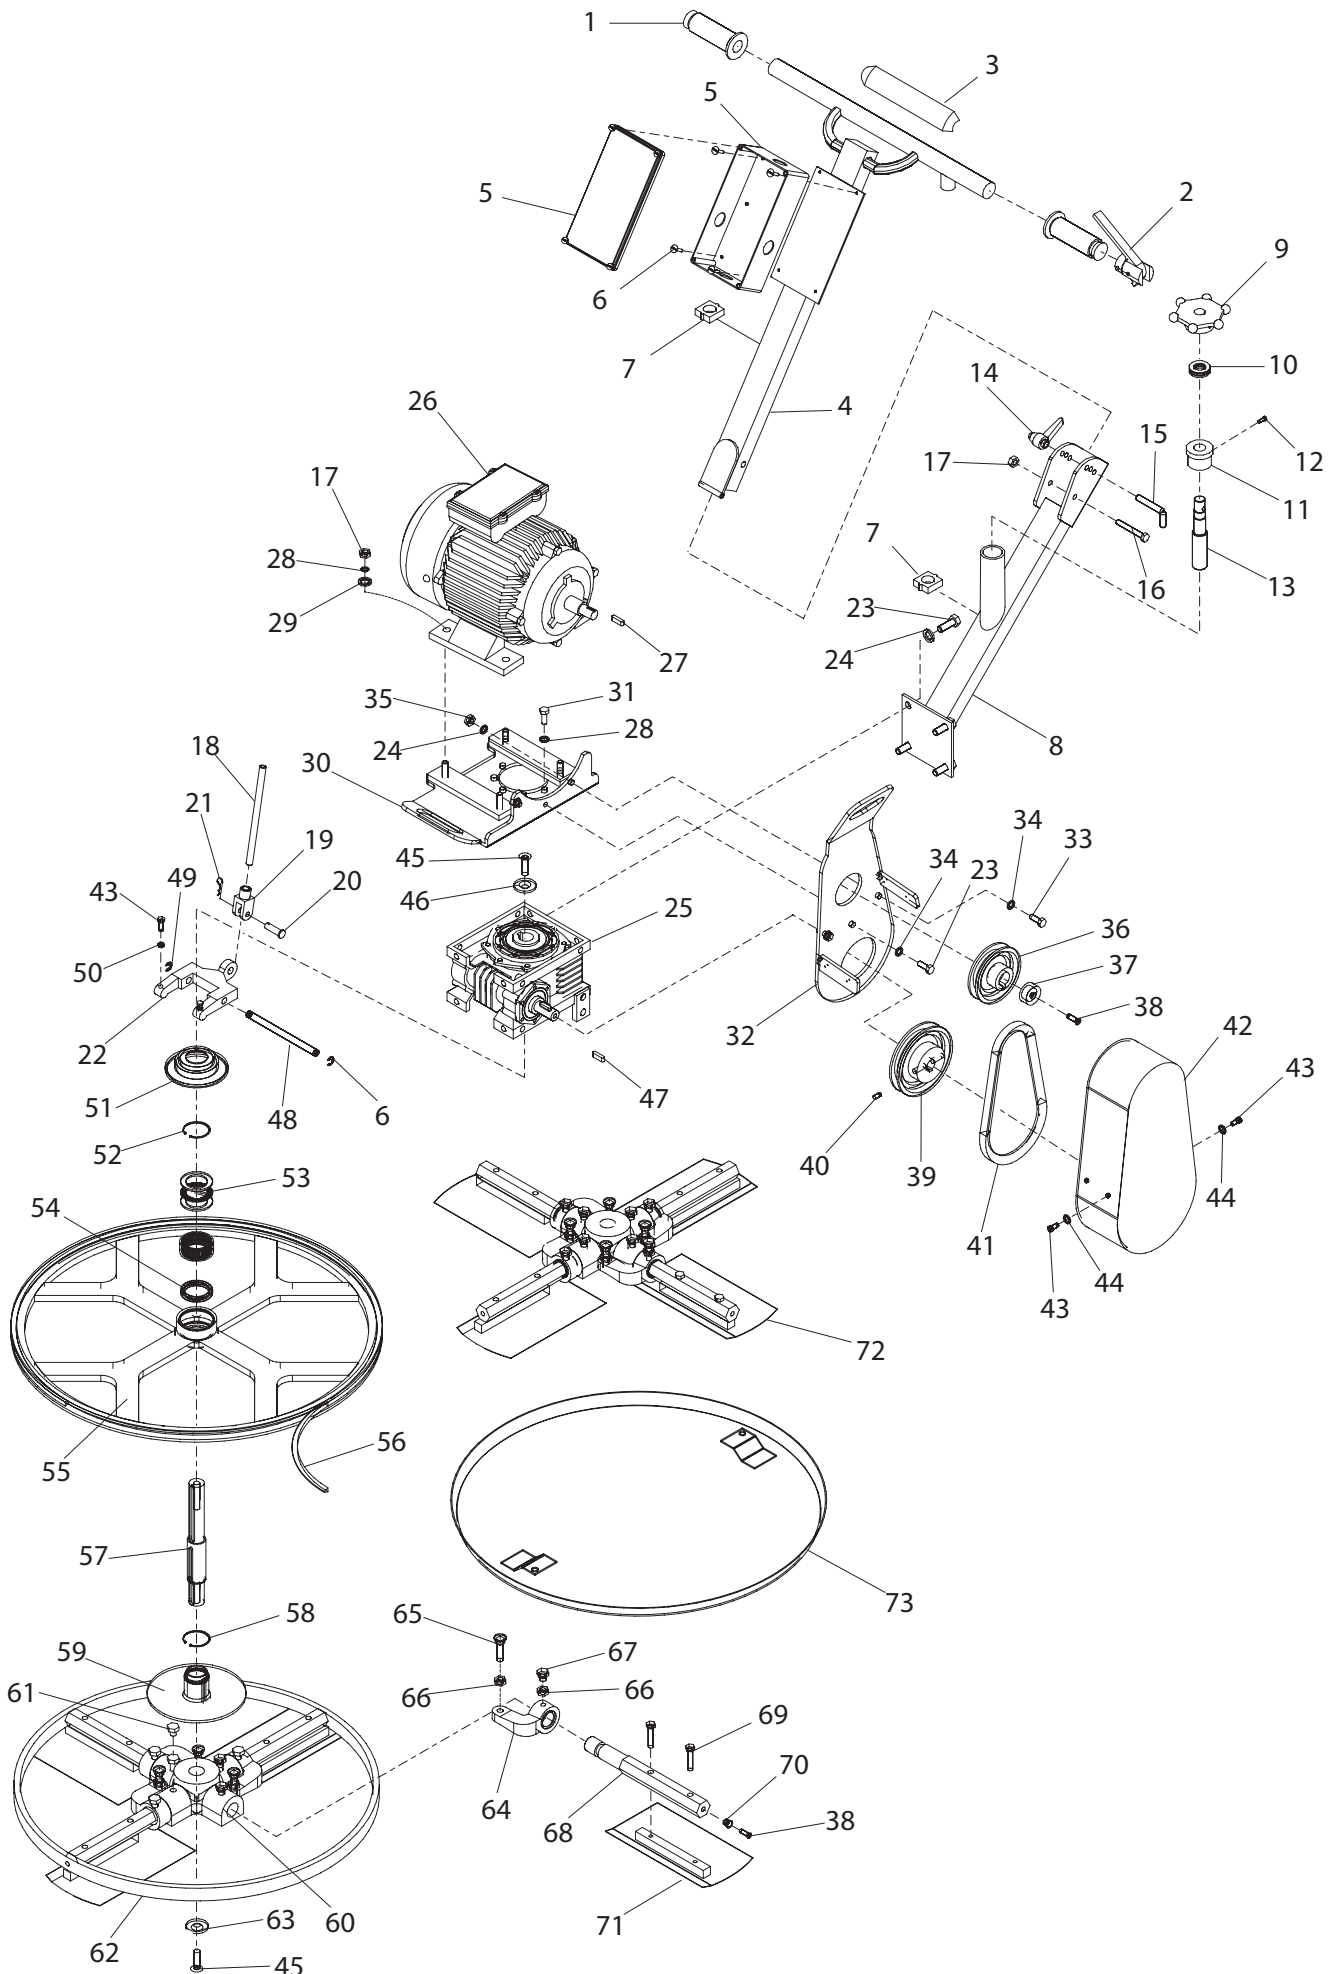

Pro 600X - Electric